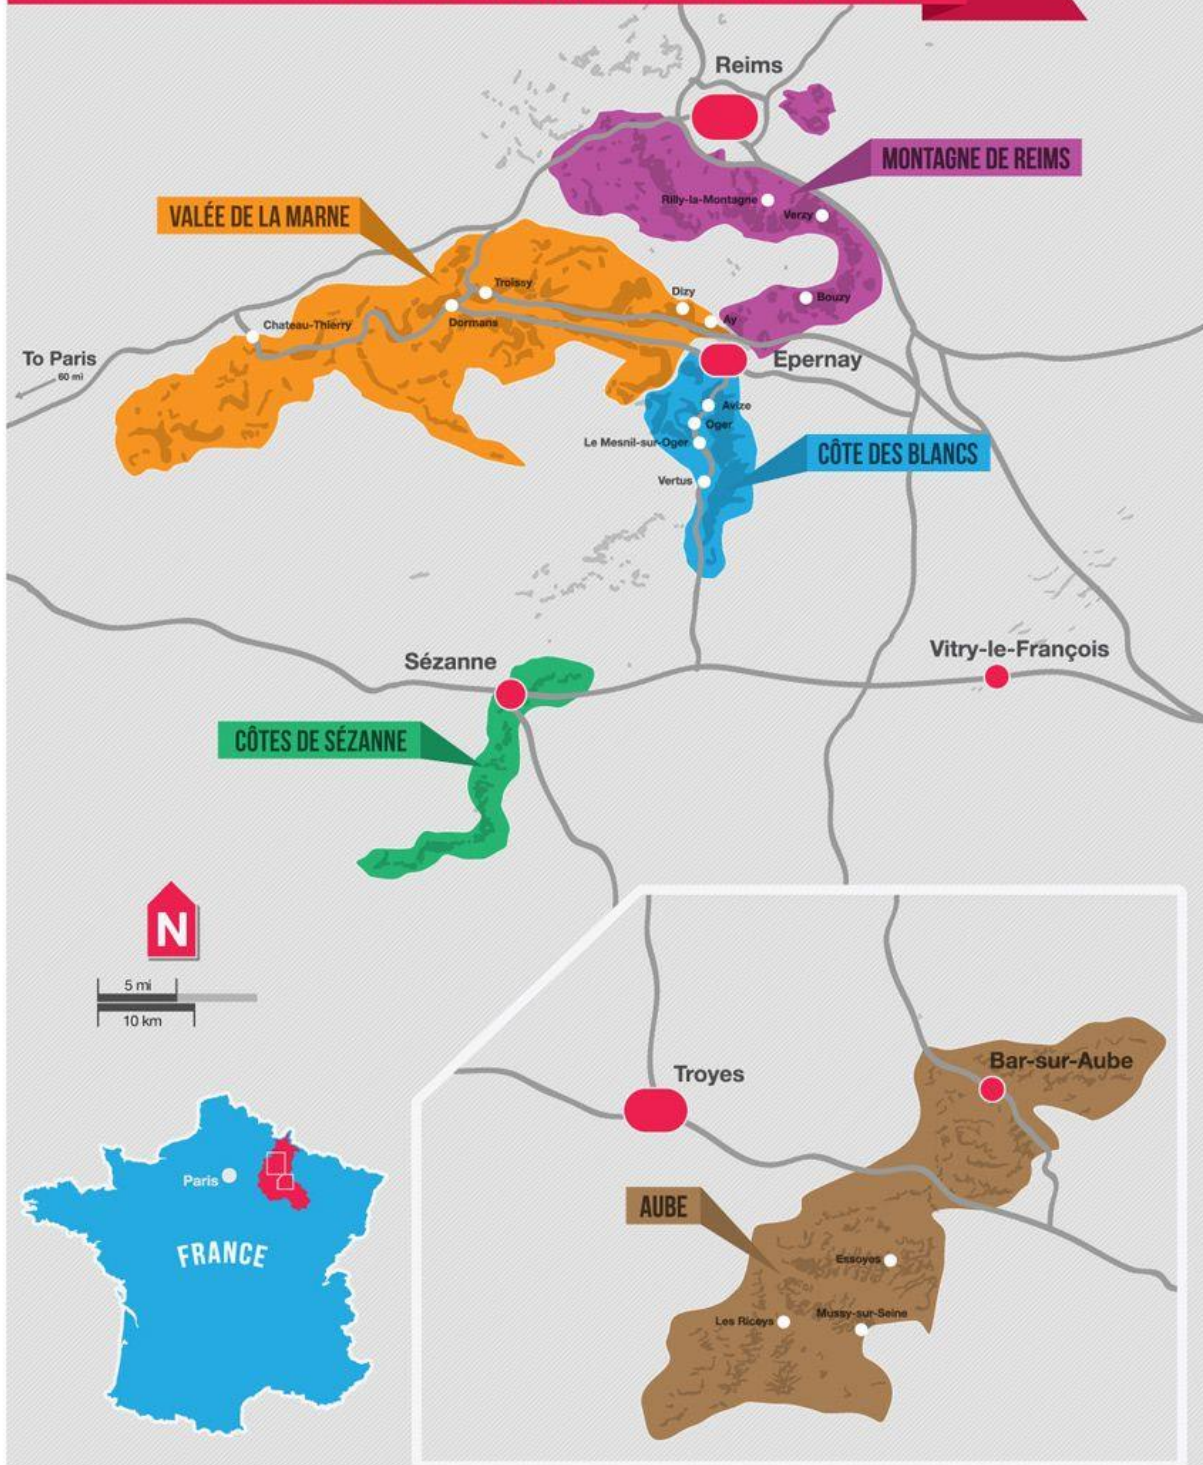

CHAMPAGNE MAP

THE GRAPES OF CHAMPAGNE

1. Chardonnay
   - Pinot Noir
   - Pinot Meunier
   - Arbanne
   - Petit Meslier
   - Pinot Blanc
   - Pinot Gris
2. MAJOR GRAPES
3. MINOR GRAPES

TYPES OF PRODUCERS

- **NM** - Négociant manipulant. Includes large brands that buy grapes and make the wine
- **CM** - Coopérative de manipulation. Cooperatives that make wines from grower members
- **RM** - Récoltant manipulant. A grower that also makes wine from its own grapes

SWEETNESS OF CHAMPAGNE

grams per liter residual sugar	
0-3	Brut Nature
0-6	Extra Brut
0-12	Brut
12-17	Extra Dry
17-32	Dry
32-50	Demi-Sec
50+	Doux